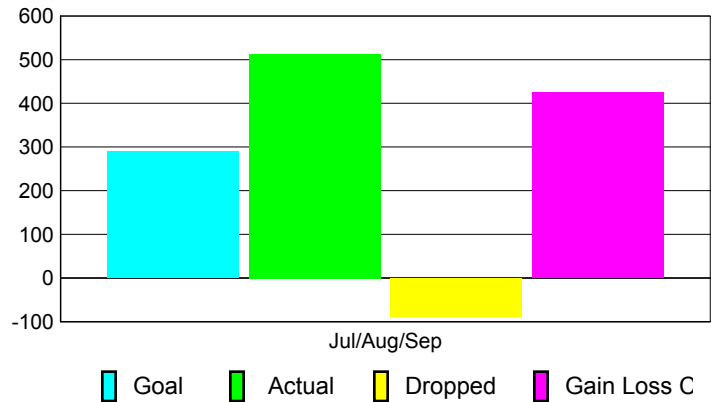

Membership Results 2010-2011

Goal, New, Dropped, Gain/Loss