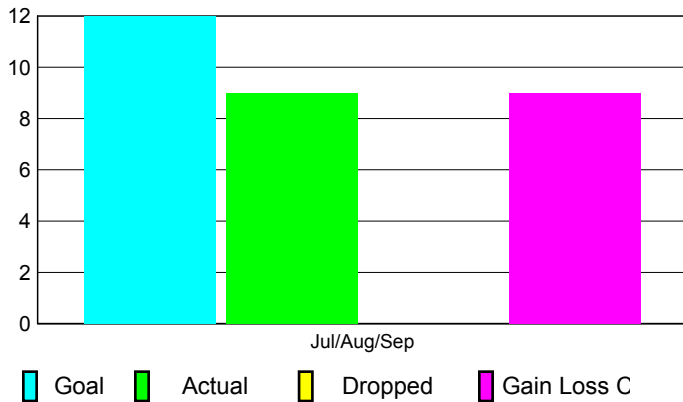

2010-2011 GMT Reports for District (or Undistricted) **District 324A6 INDIA**

GMT: **Adv K G RAMA KRISHNA MUR**

Location: **INDIA**

GMT CA: **6**

CLUBS

Club Results
2010-2011

Clubs
2009-2010

Month	New Club Goal	Actual New Clubs	Actual Dropped Clubs	Gain/Loss of Clubs	Gain/Loss of Clubs
Jul/Aug/Sep	12	9	0	9	4
Totals	12	9	0	9	4

Club Results 2010-2011

Goal, New, Dropped, Gain/Loss

Comparison of Club Gain/Loss

Current Year Compared to the Previous Year

YTD Status Quo Clubs 2010-2011

Status Quo Clubs Compared to Status Quo Members

MEMBERSHIP